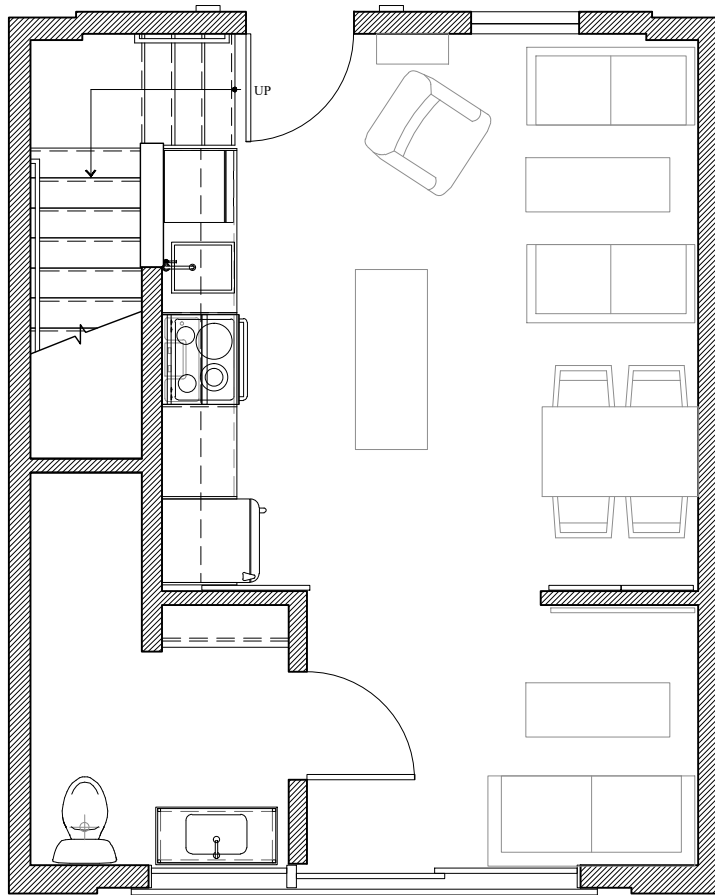

3 Bed/1 1/2 Bath Townhouse - 961 sq ft

Gallery Level - Unit 403

First Floor - 469 sq ft