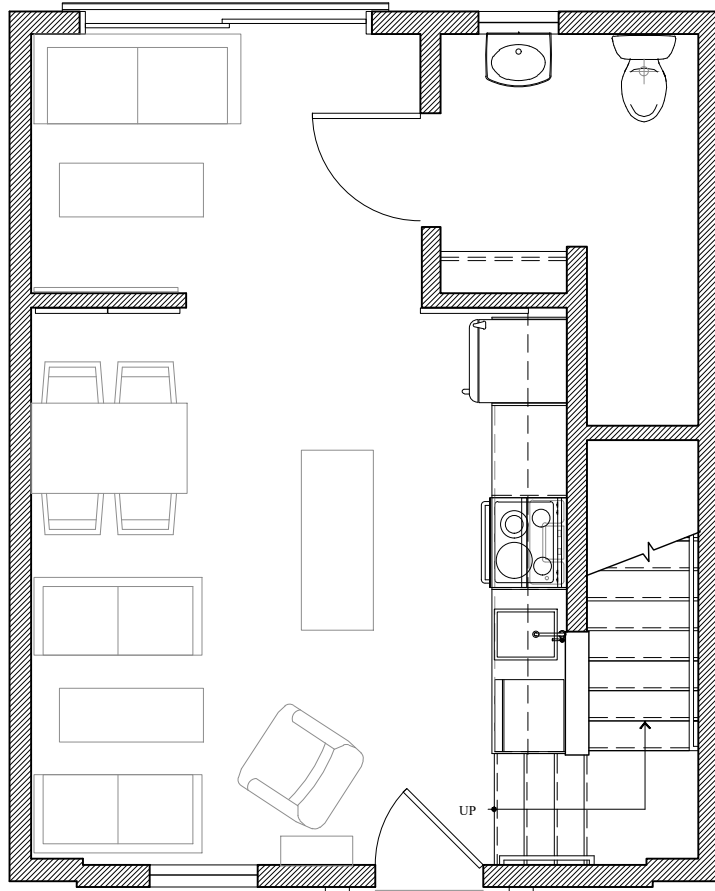

3 Bed/1 1/2 Bath Townhouse - 961 sq ft

Gallery Level - Unit 410

First Floor - 465 sq ft