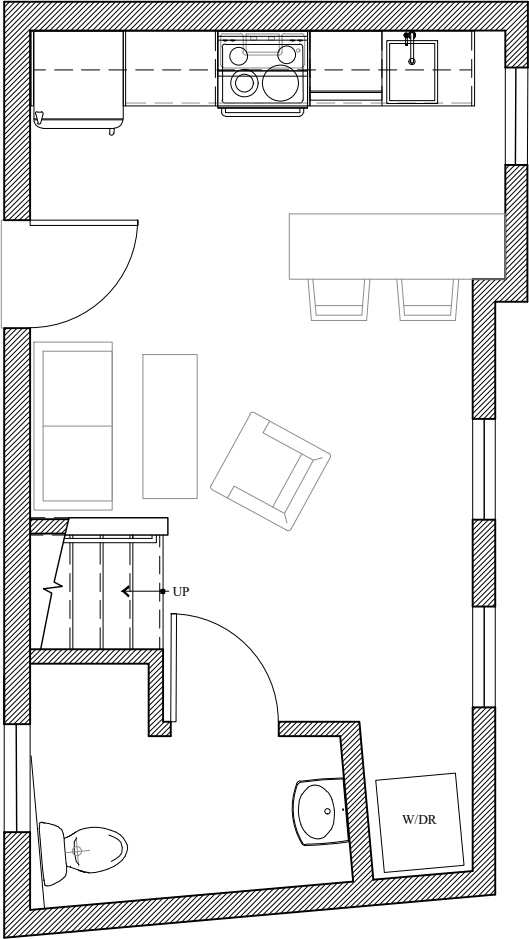

2 Bed/1 1/2 Bath Townhouse: 835 sq ft

Courtyard Level - Unit 206

First Floor - 342 sq ft