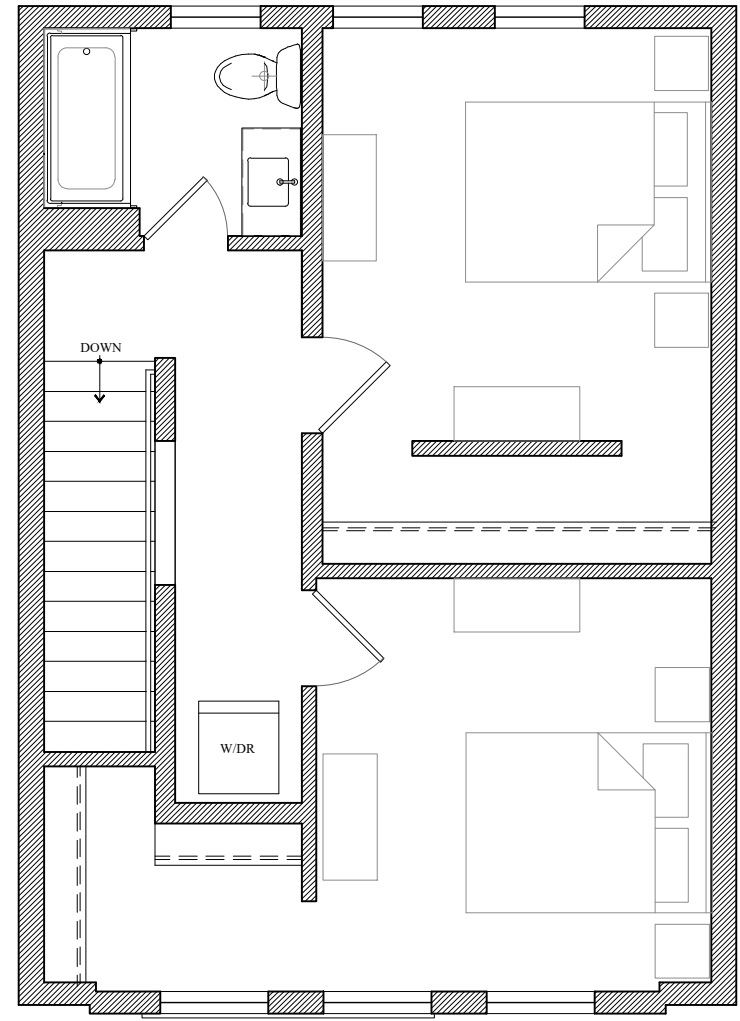

Second Floor - 535 sq ft