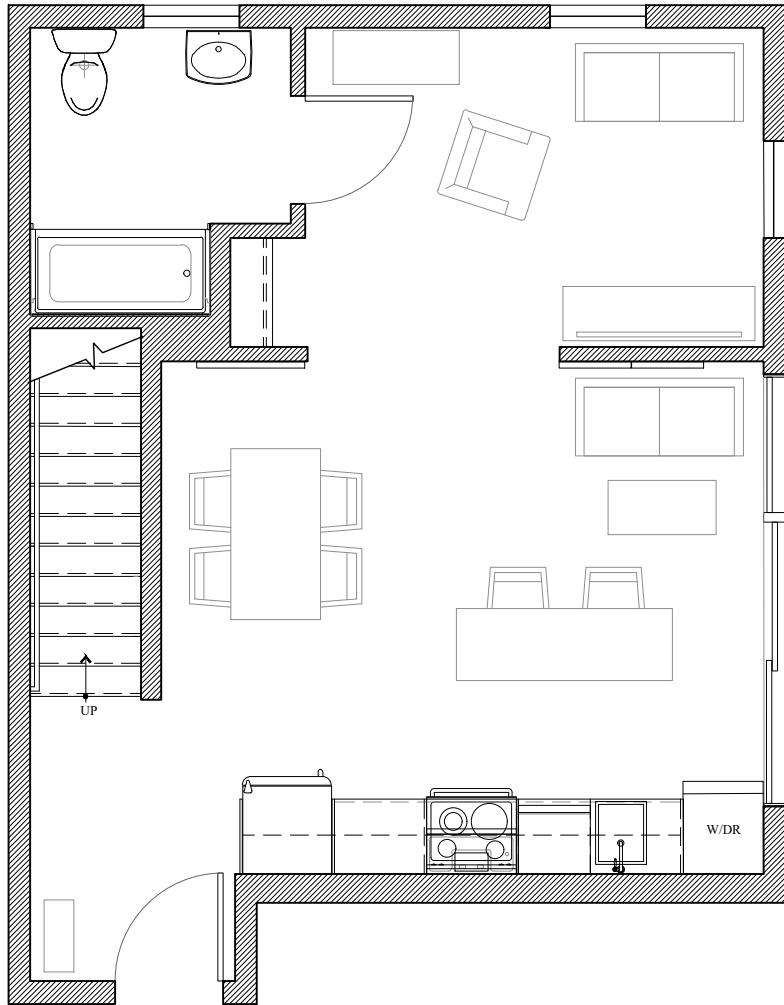

3 Bed/2 Bath Townhouse - 1,066 sq ft

Courtyard Level - Unit 207

First Floor - 543 sq ft