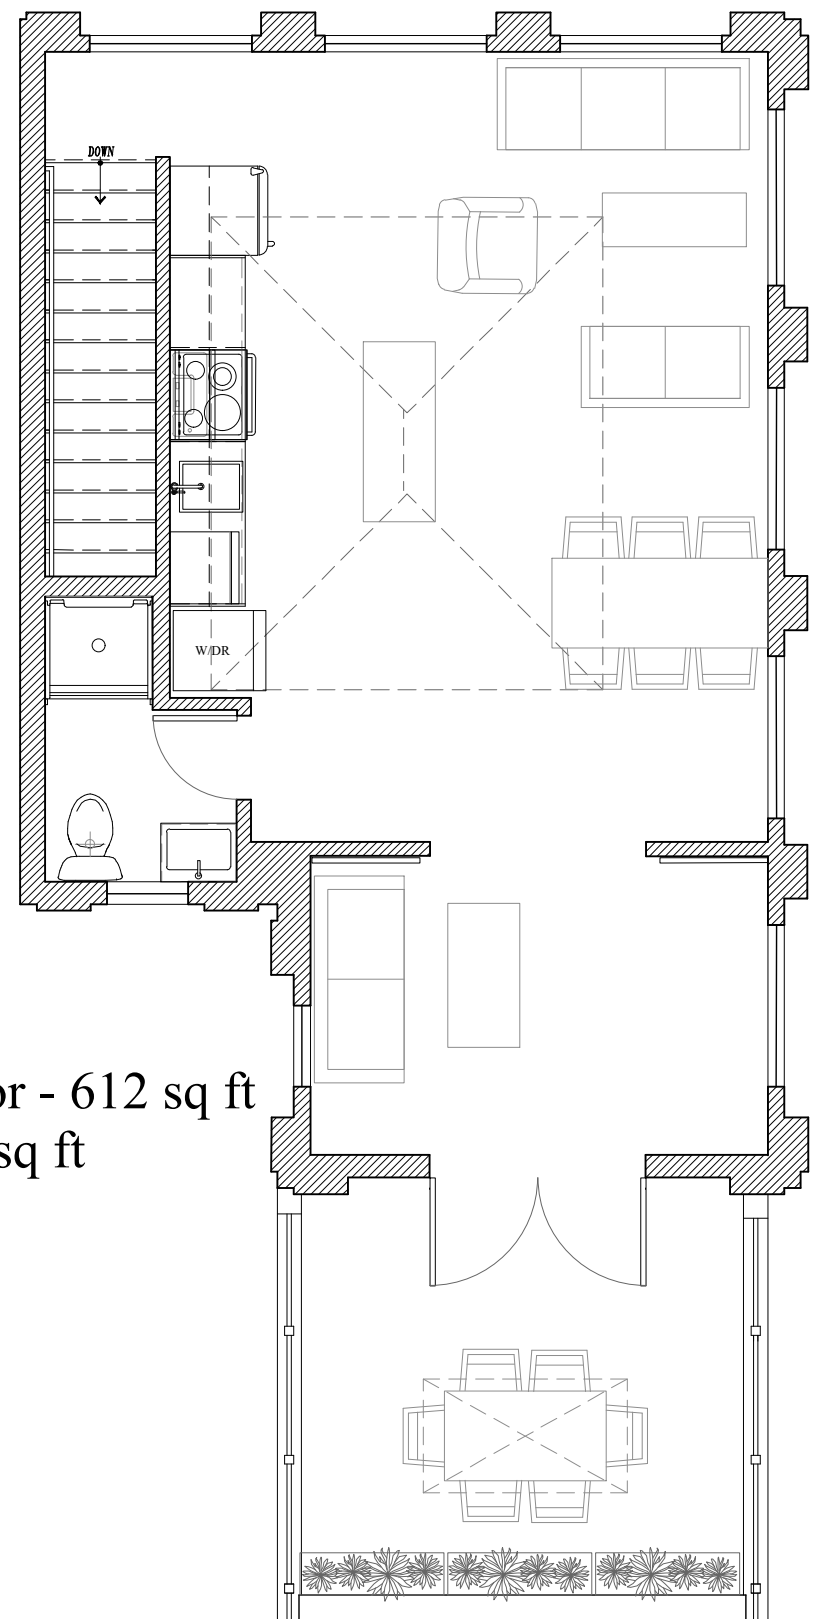

# Studio/1 Bath Townhouse: 332 sq ft

Terrace Level - Unit 406

First Floor - 332 sq ft

First Floor - 534 sq ft

Second Floor - 612 sq ft  
Deck - 142 sq ft