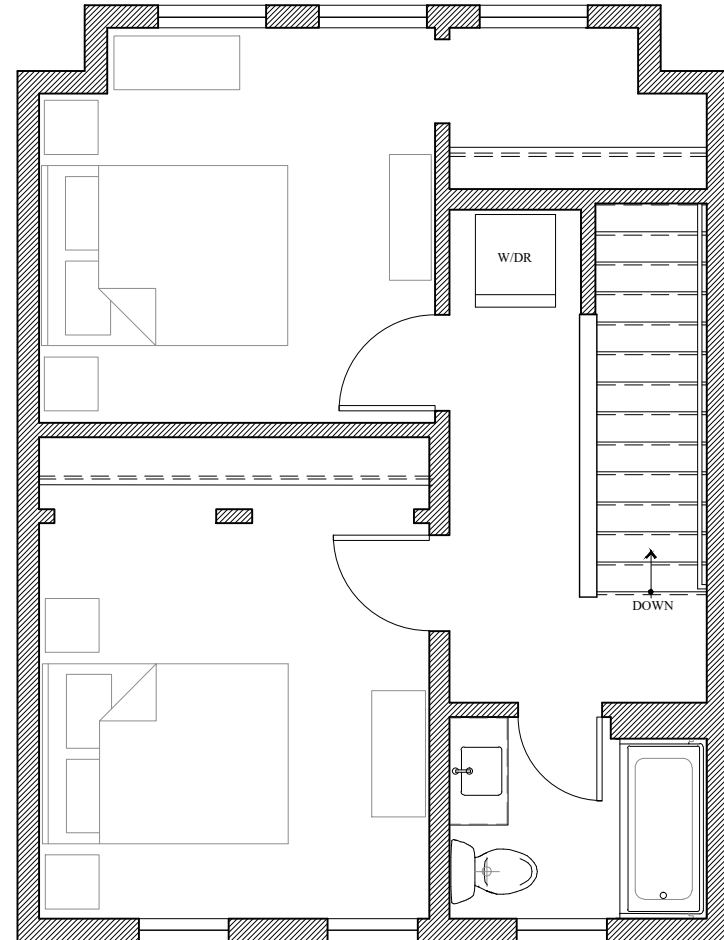

Second Floor - 492 sq ft