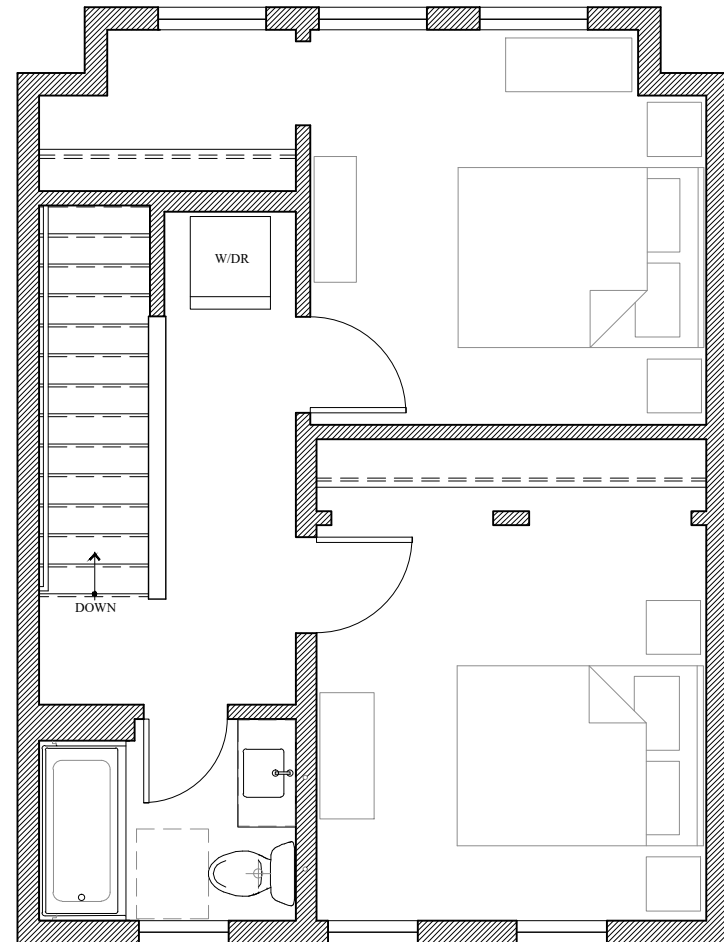

Second Floor - 492 sq ft