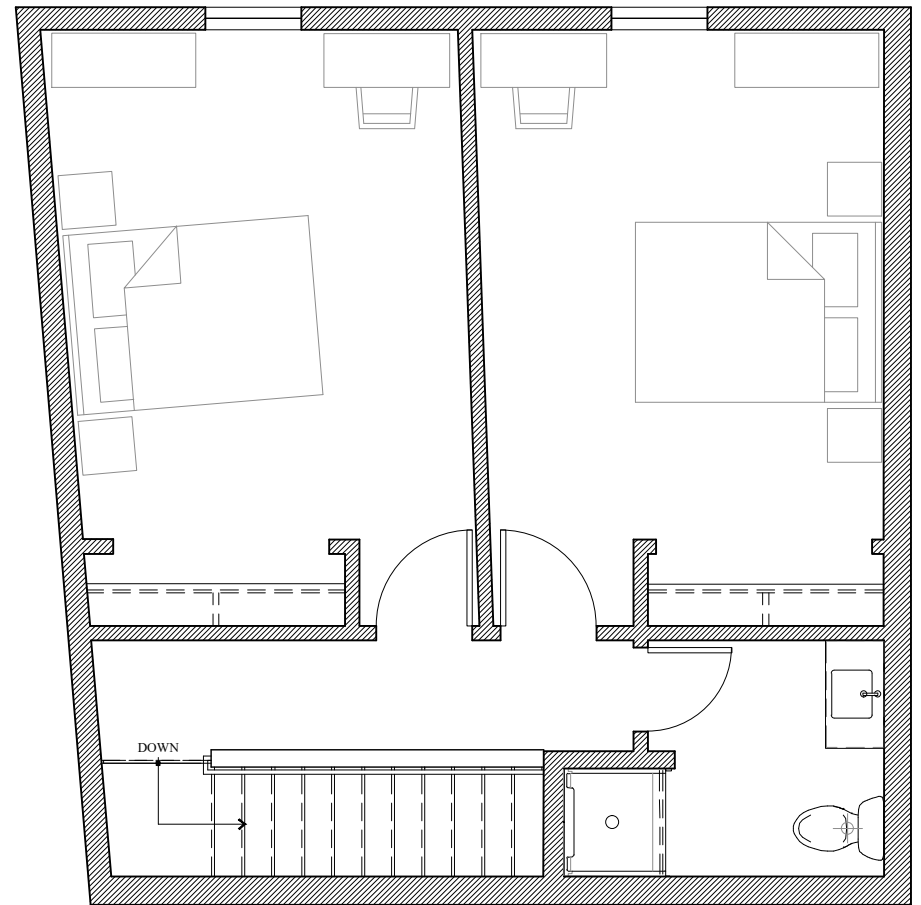

Second Floor - 576 sq ft