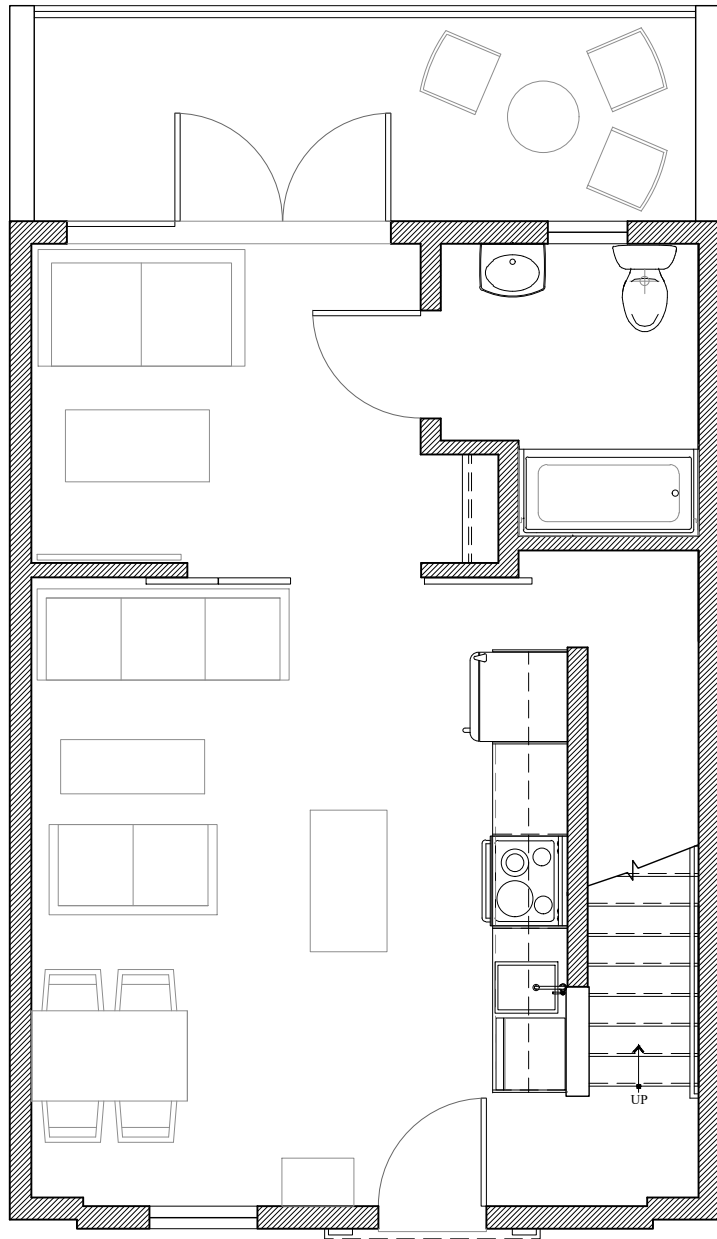

3 Bed/2 Bath Townhouse - 1,070 sq ft

Courtyard Level - Unit 210

First Floor - 535 sq ft
Balcony - 110 sq ft