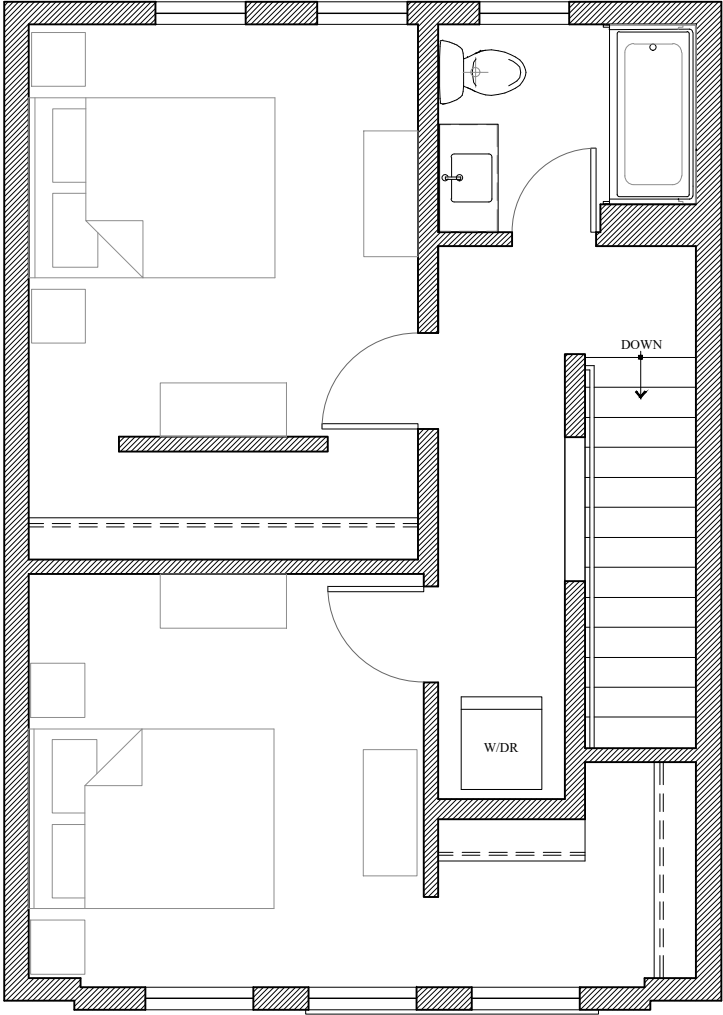

Second Floor - 539 sq ft