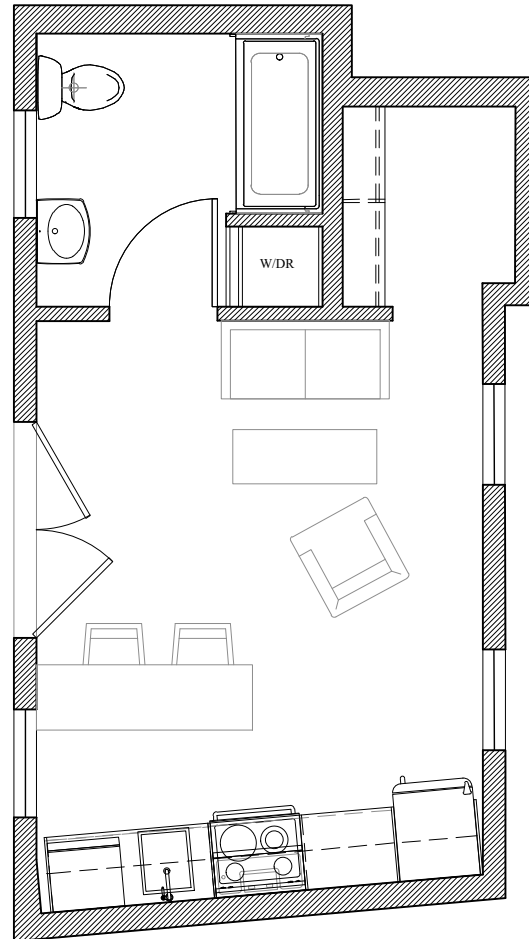

Studio/1 Bath Townhouse: 332 sq ft

Terrace Level - Unit 406

First Floor - 332 sq ft