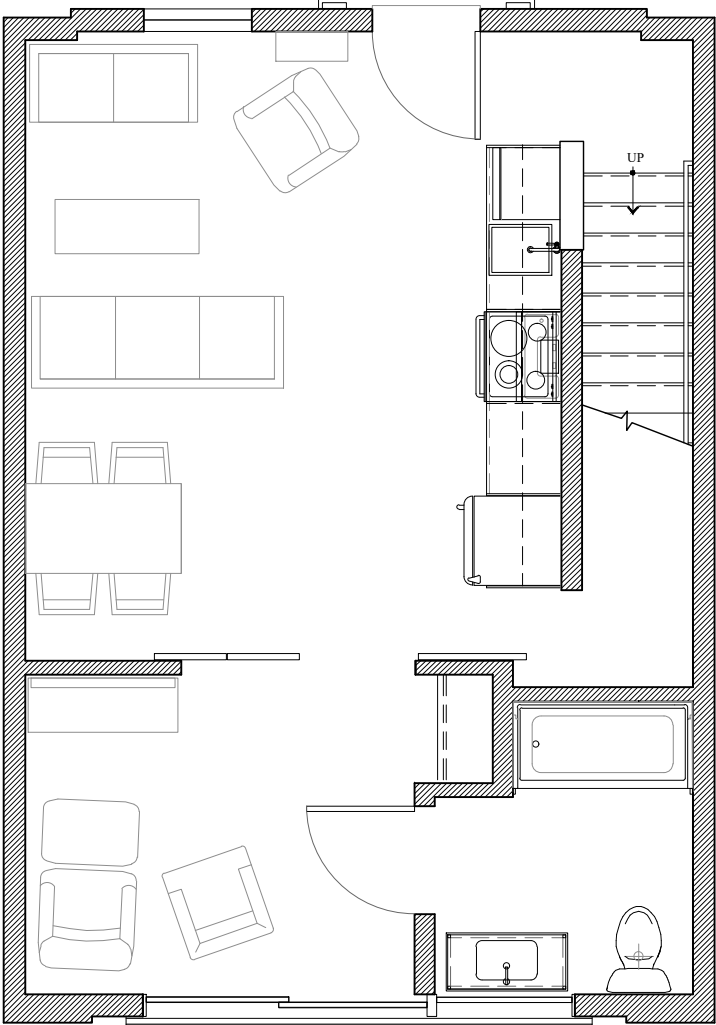

3 Bed/3 Bath Townhouse - 1,115 sq ft

Courtyard Level - Unit 204

First Floor - 539 sq ft