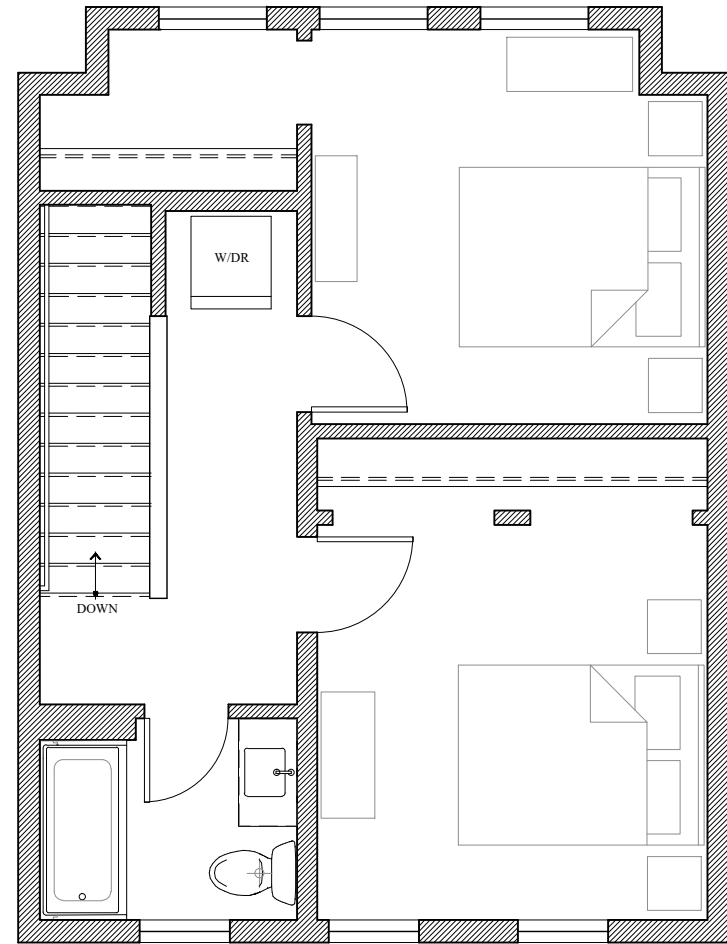

Second Floor - 492 sq ft