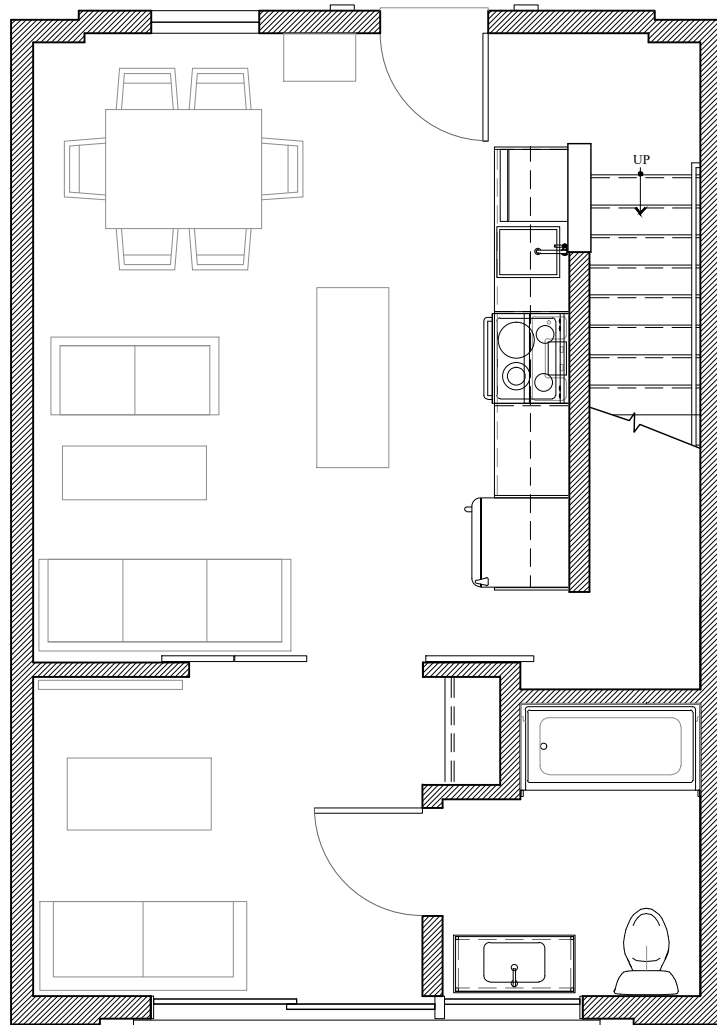

# 2 Bed/1 1/2 Bath Townhouse: 1,207 sq ft

Courtyard Level - Unit 201

First Floor - 560 sq ft

Second Floor - 647 sq ft

# 3 Bed/2 Bath Townhouse - 1,076 sq ft

Courtyard Level - Unit 202

First Floor - 538 sq ft

Second Floor - 538 sq ft