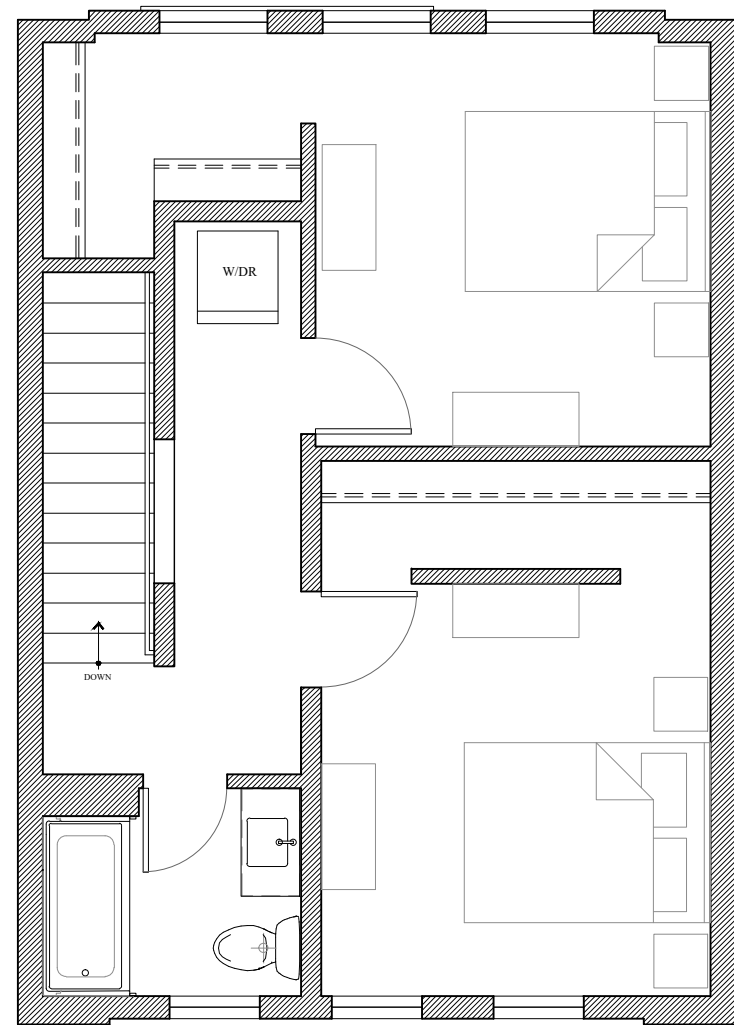

# 2 Bed/1 1/2 Bath Townhouse: 1,207 sq ft

Courtyard Level - Unit 201

First Floor - 560 sq ft

Second Floor - 647 sq ft

# 3 Bed/2 Bath Townhouse - 1,076 sq ft

Courtyard Level - Unit 202

First Floor - 538 sq ft

Second Floor - 538 sq ft

# 3 Bed/2 Bath Townhouse - 1,076 sq ft

Courtyard Level - Unit 203

First Floor - 538 sq ft

Second Floor - 538 sq ft