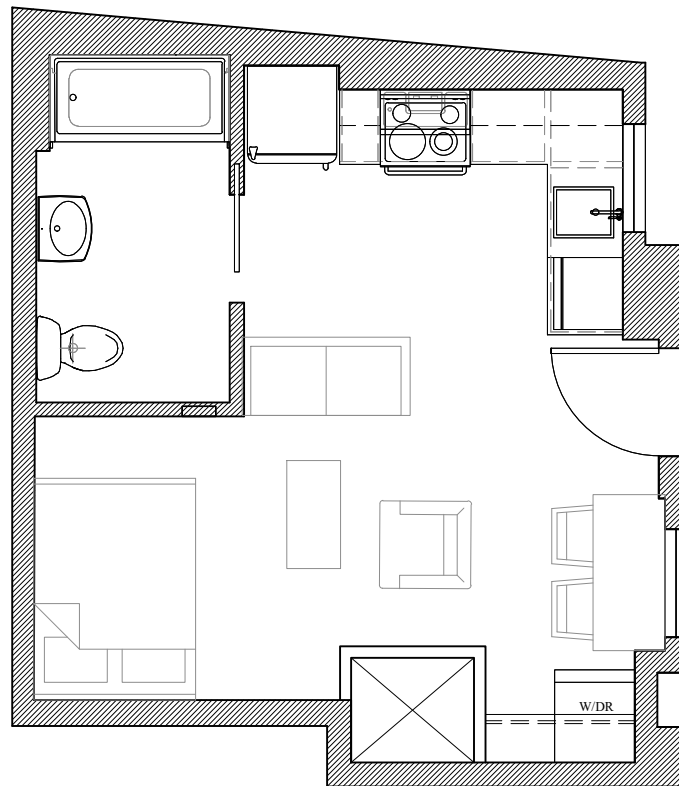

# 2 Bed/ 2 Bath Townhouse - 1,157 sq ft

Terrace Level - Unit 411

First Floor - 575 sq ft

Second Floor - 582 sq ft  
Deck - 138 sq ft

Studio/1 Bath : 357 sq ft  
Terrace Level - Unit 412

First Floor - 357 sq ft