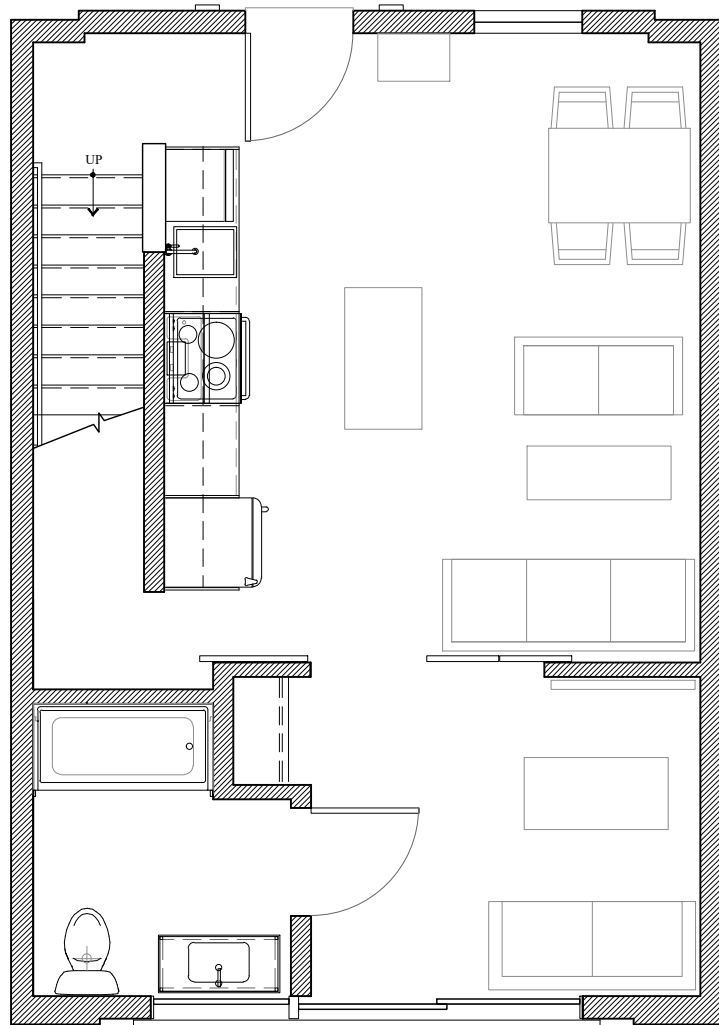

3 Bed/2 Bath Townhouse - 1,076 sq ft

Courtyard Level - Unit 203

First Floor - 538 sq ft