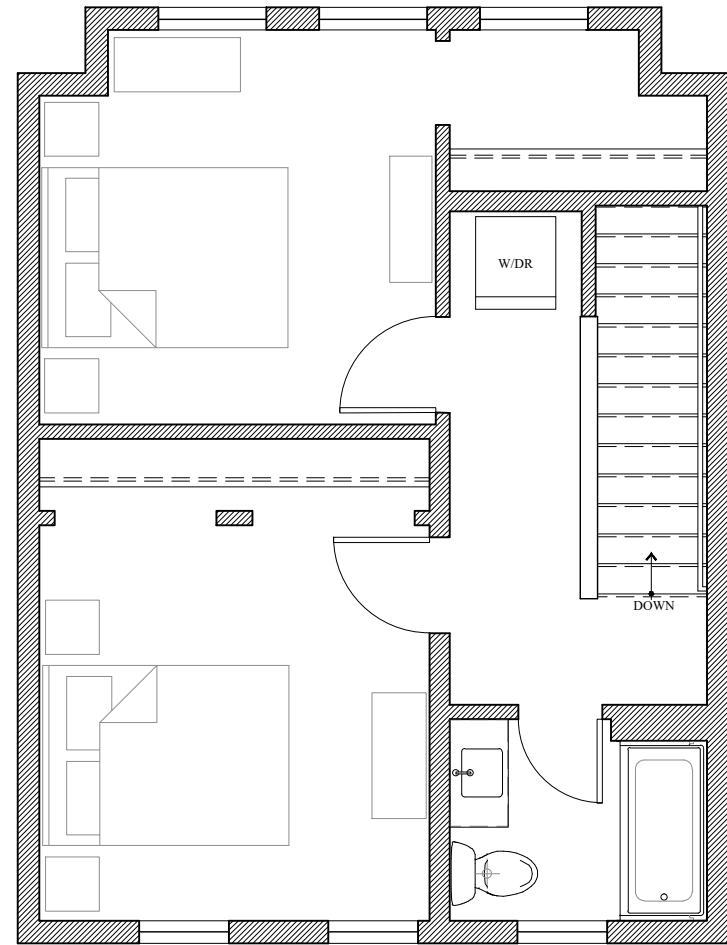

Second Floor - 492 sq ft