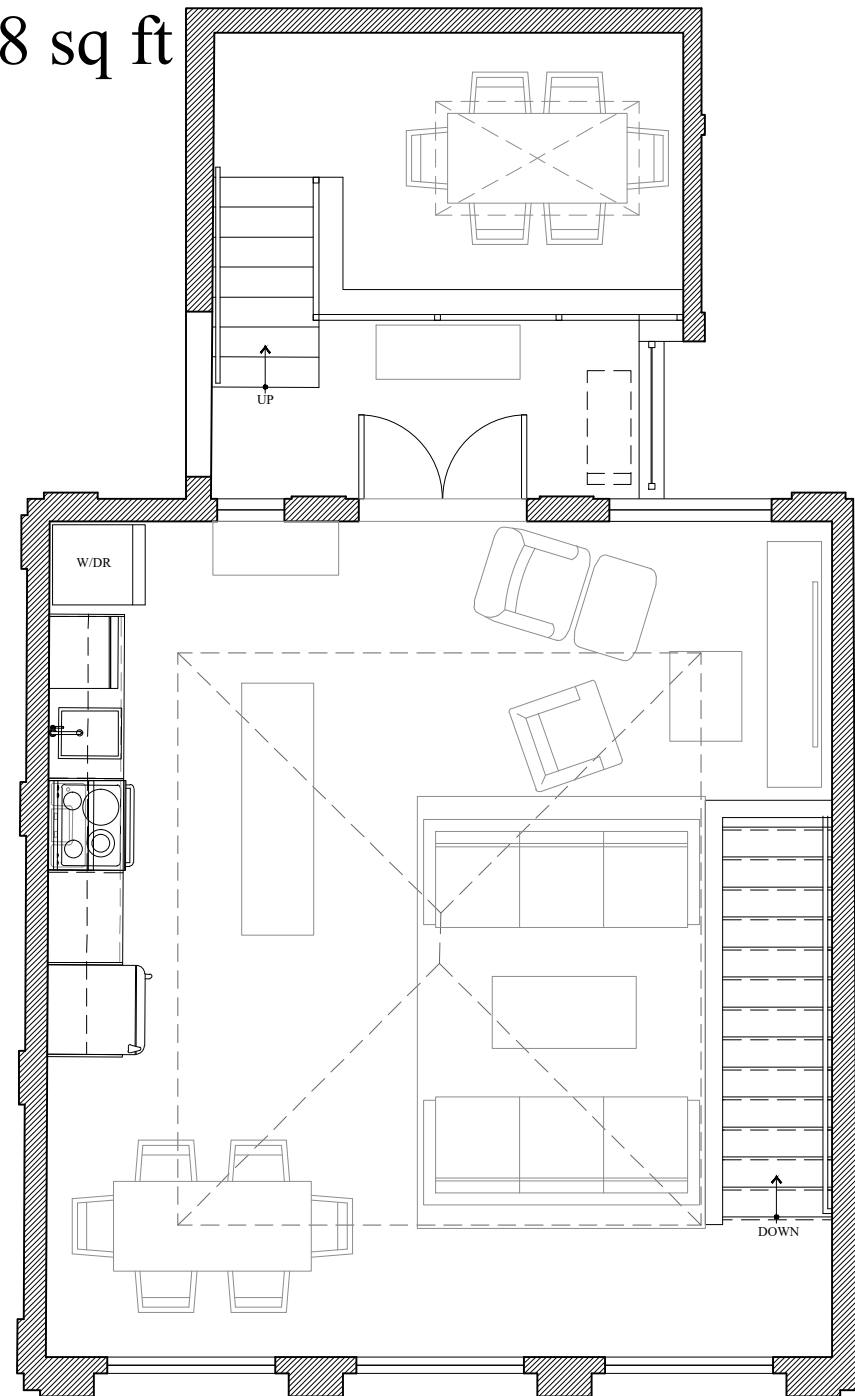

Second Floor - 506 sq ft
Deck - 164 sq ft