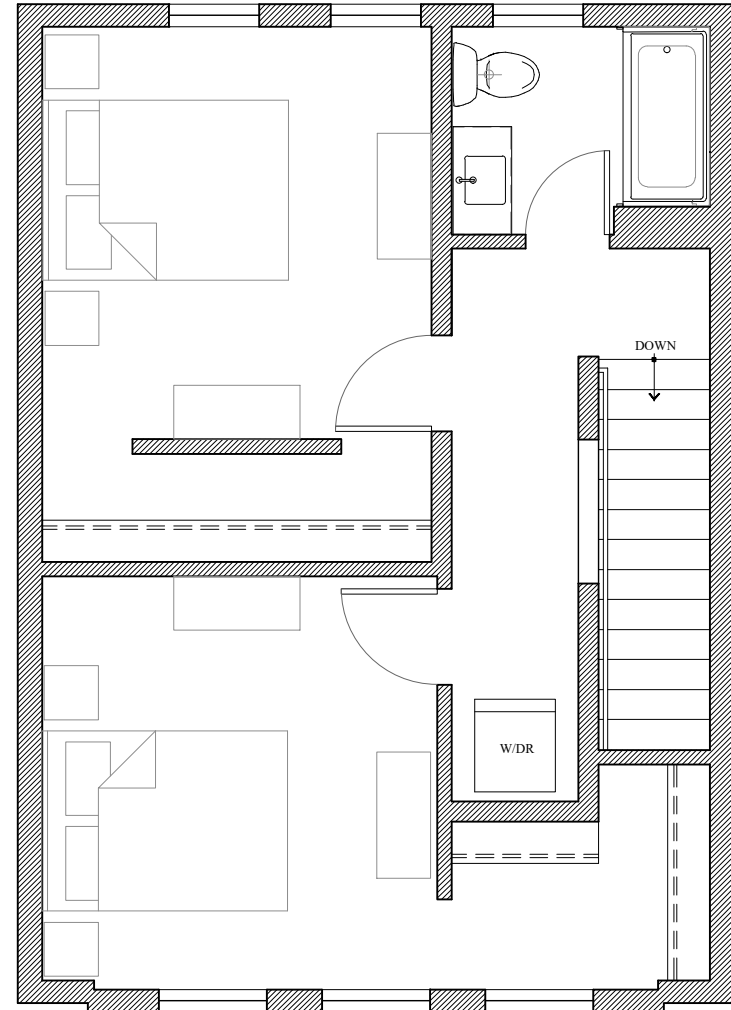

Second Floor - 535 sq ft