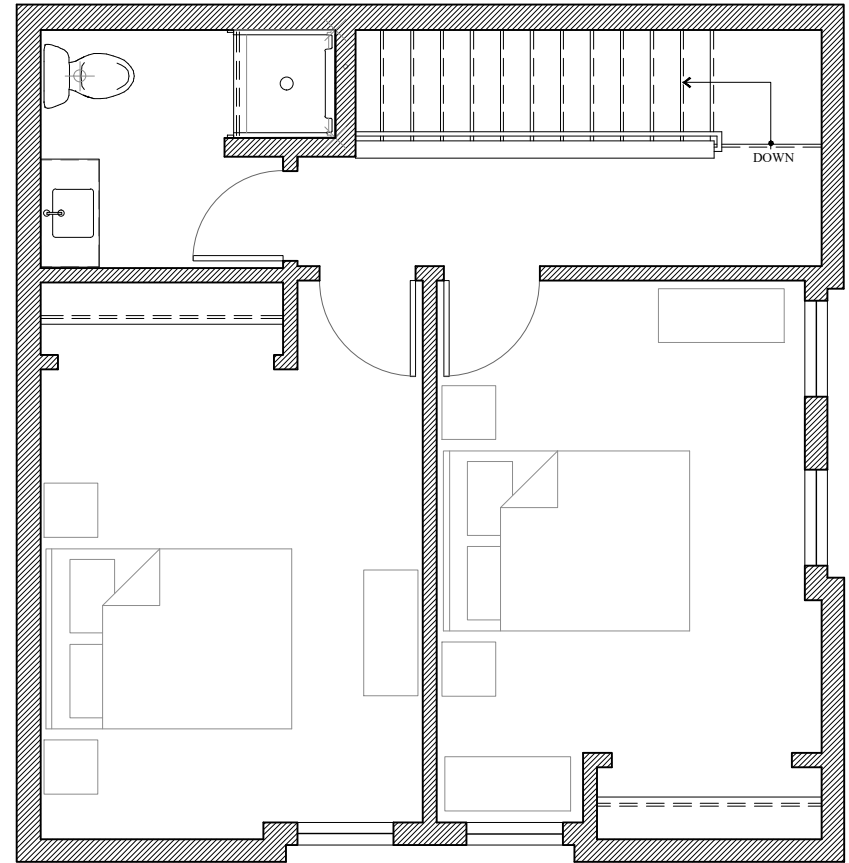

Second Floor - 532 sq ft