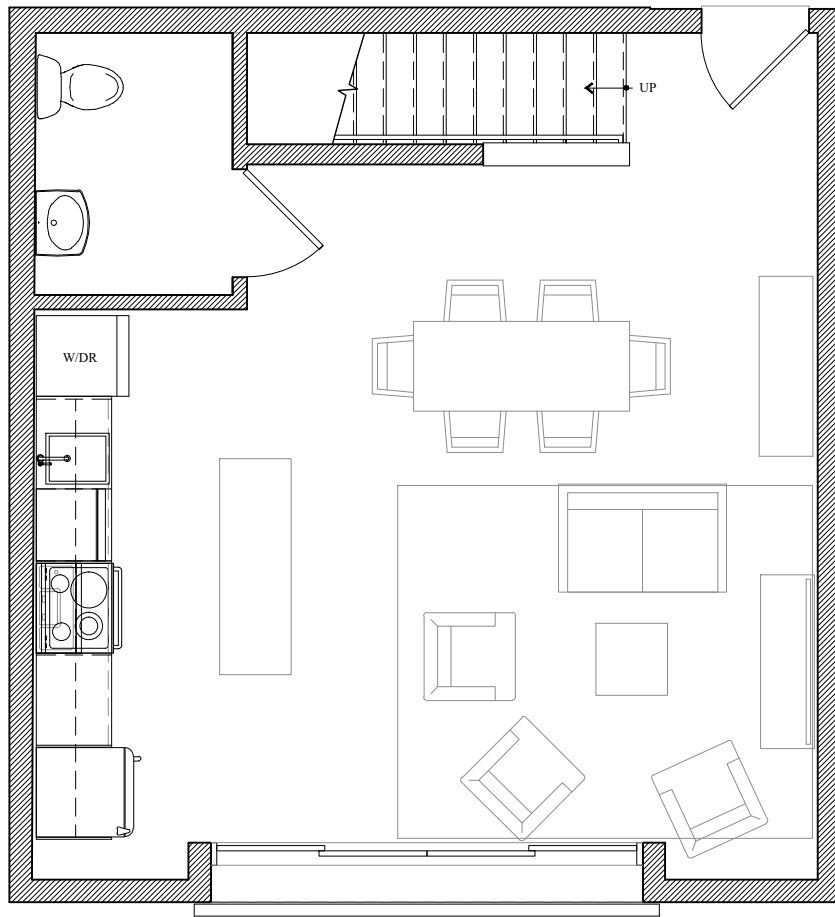

# 2 Bed/1 1/2 Bath Townhouse: 1,207 sq ft

Courtyard Level - Unit 201

First Floor - 560 sq ft

Second Floor - 647 sq ft