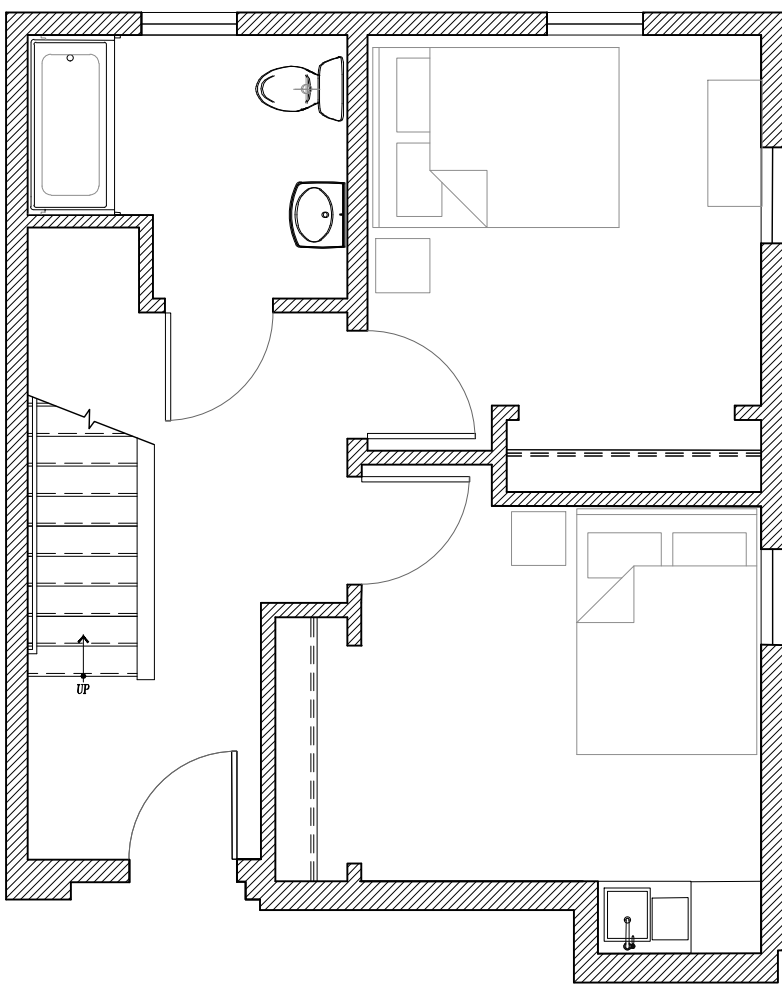

First Floor - 534 sq ft