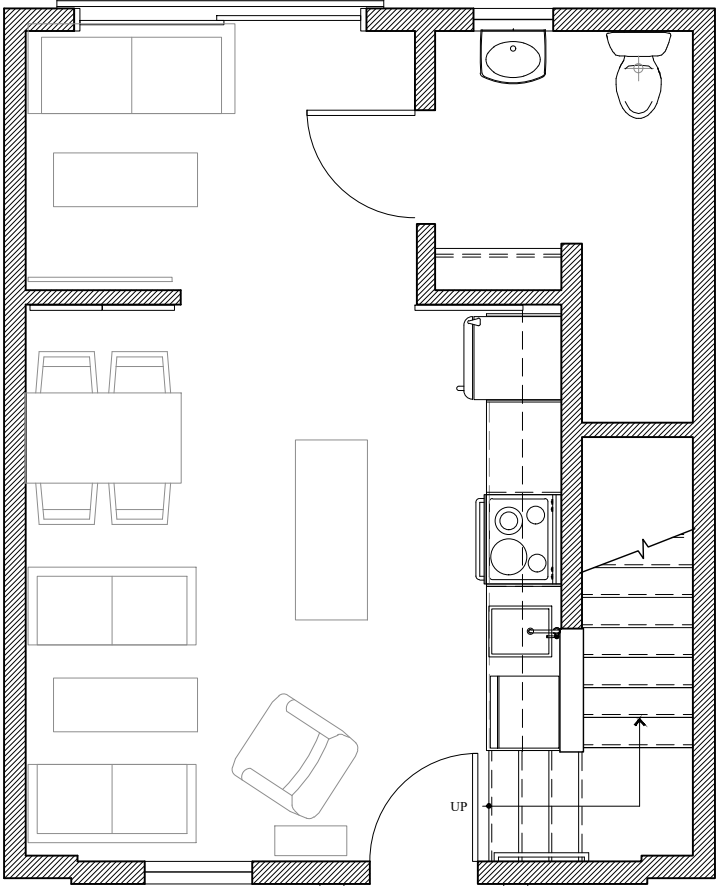

3 Bed/1 1/2 Bath Townhouse - 957 sq ft

Gallery Level - Unit 408

First Floor - 465 sq ft