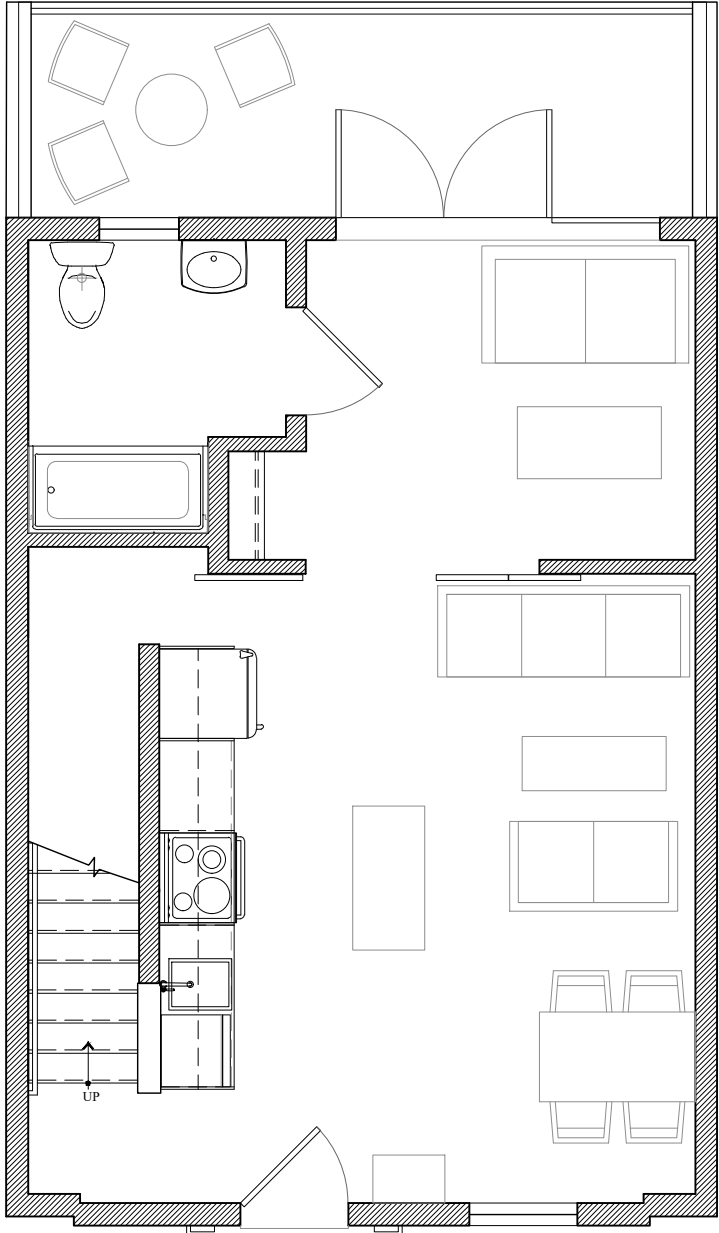

3 Bed/2 Bath Townhouse - 1,070 sq ft

Courtyard Level - Unit 209

First Floor - 535 sq ft
Balcony - 110 sq ft