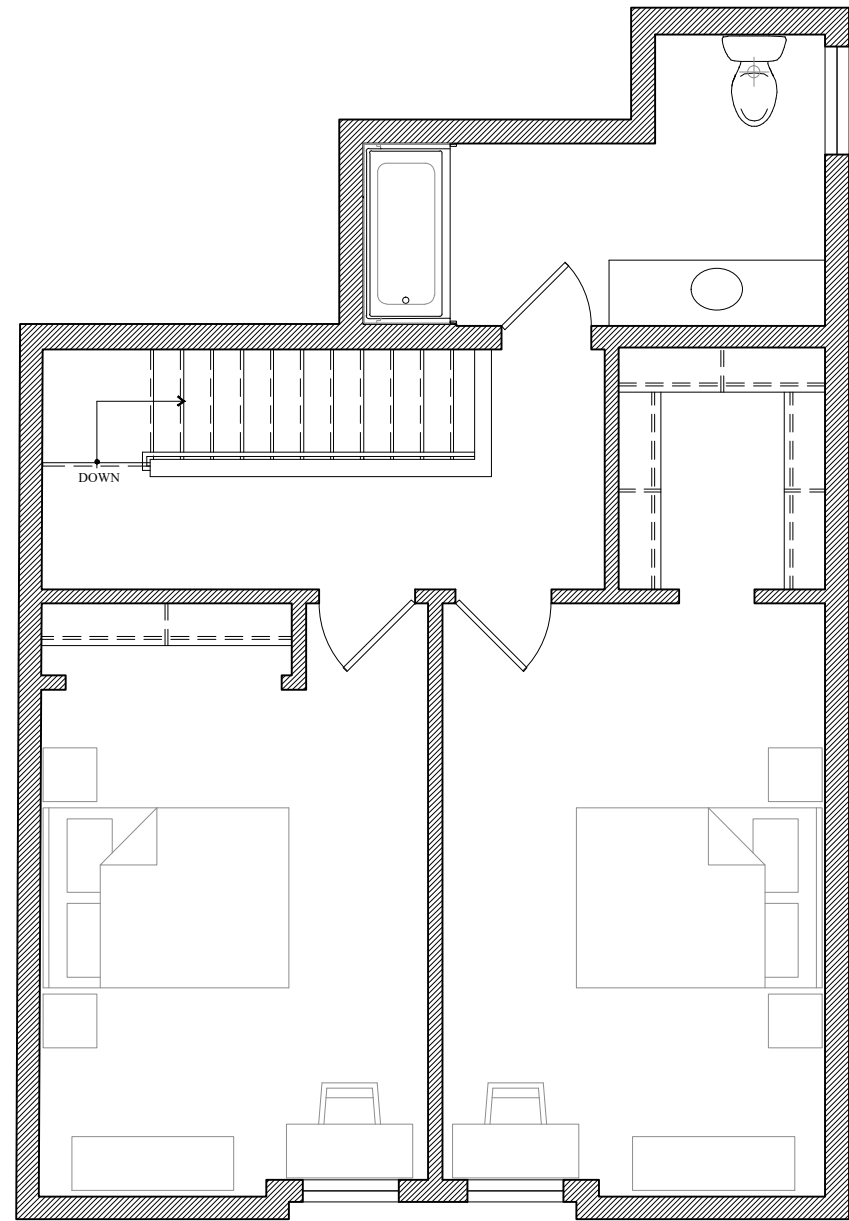

# 2 Bed/1 1/2 Bath Townhouse: 1,207 sq ft

Courtyard Level - Unit 201

First Floor - 560 sq ft

Second Floor - 647 sq ft