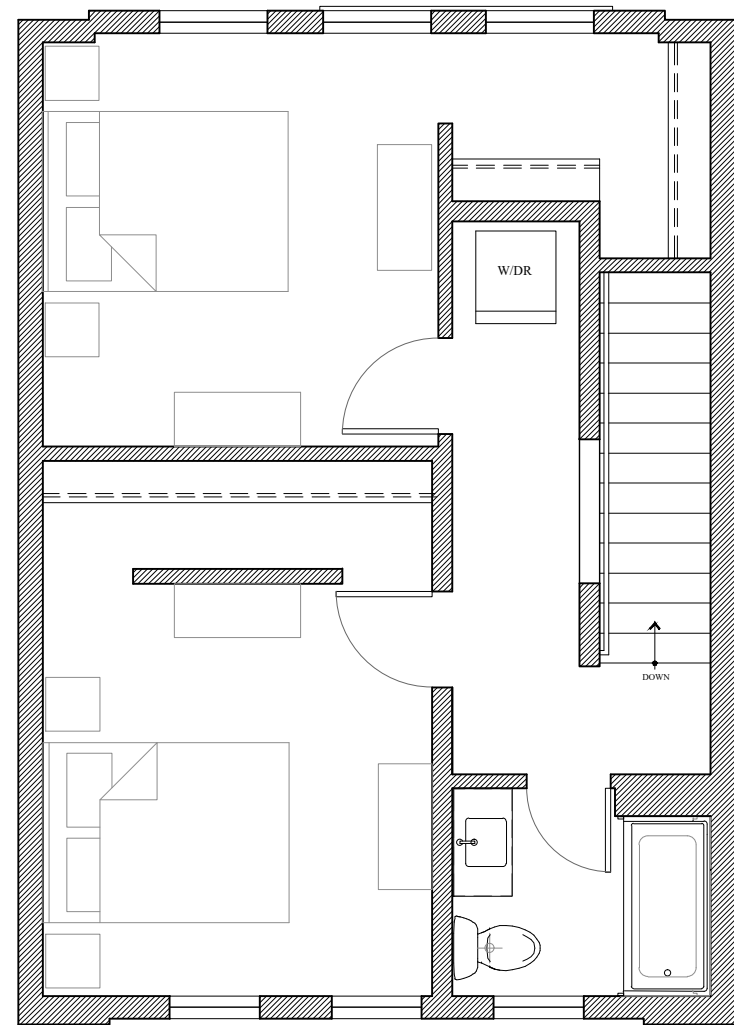

# 2 Bed/1 1/2 Bath Townhouse: 1,207 sq ft

Courtyard Level - Unit 201

First Floor - 560 sq ft

Second Floor - 647 sq ft

# 3 Bed/2 Bath Townhouse - 1,076 sq ft

Courtyard Level - Unit 202

First Floor - 538 sq ft

Second Floor - 538 sq ft