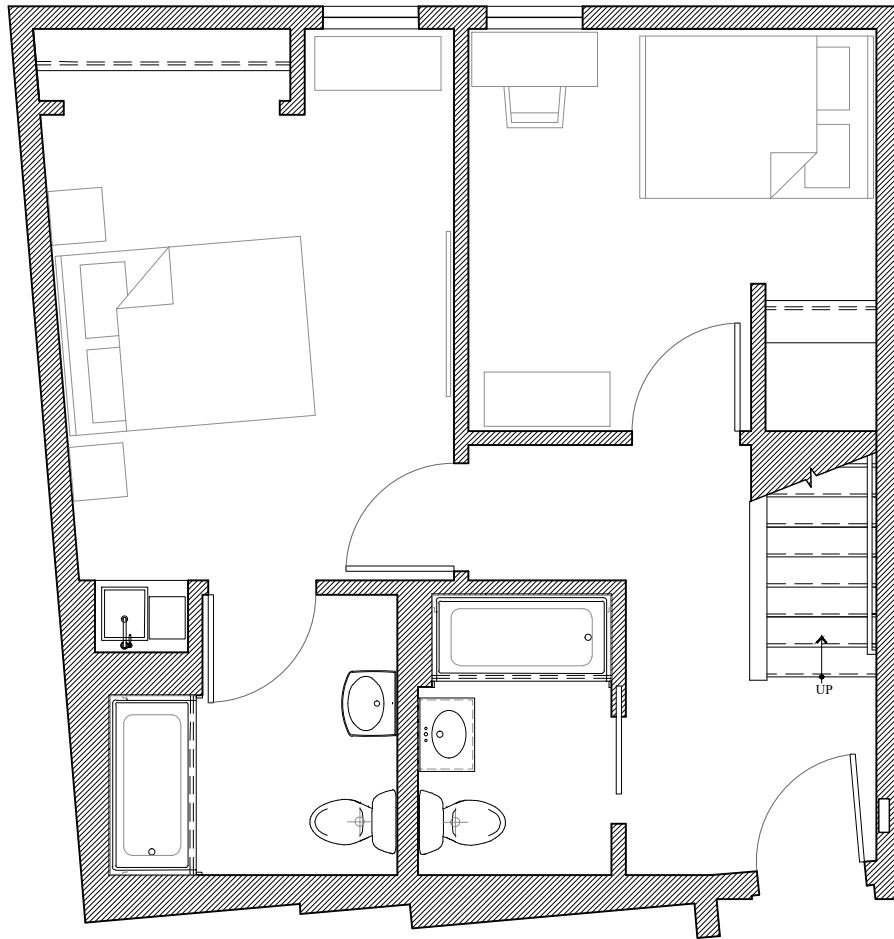

2 Bed/ 2 Bath Townhouse - 1,157 sq ft

Terrace Level - Unit 411

First Floor - 575 sq ft