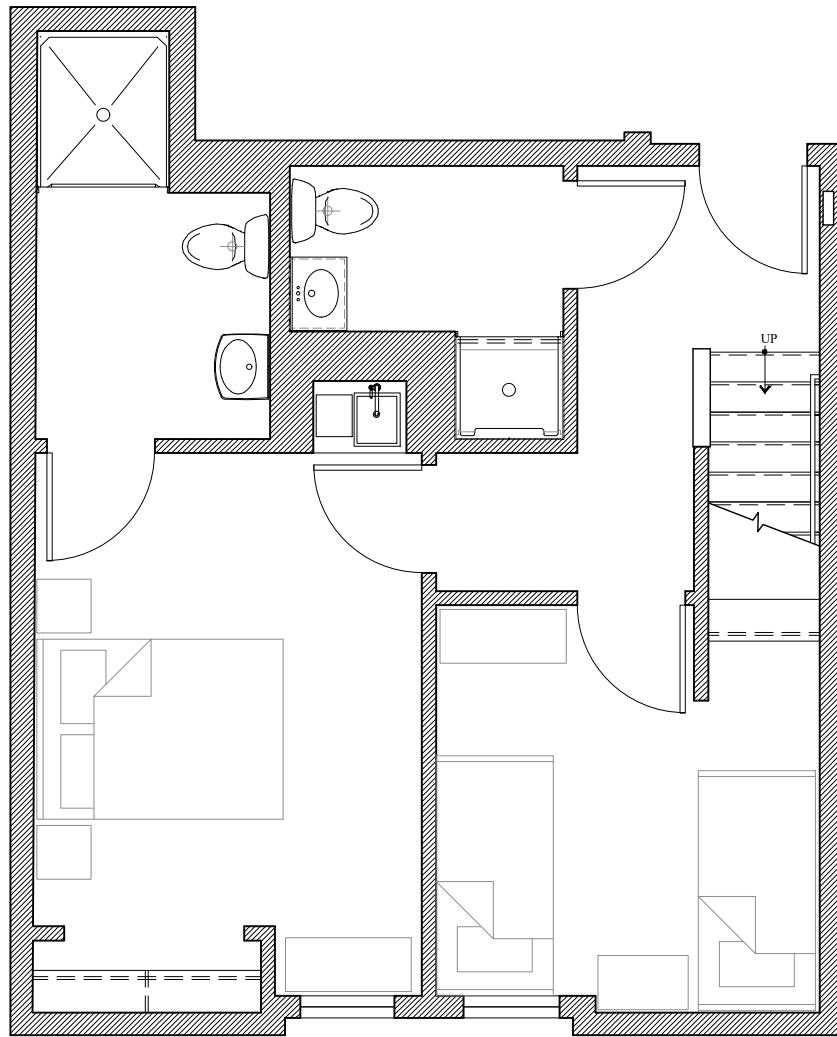

2 Bed/2 Bath Townhouse: 1,078 sq ft

Terrace Level - Unit 401

First Floor - 572 sq ft