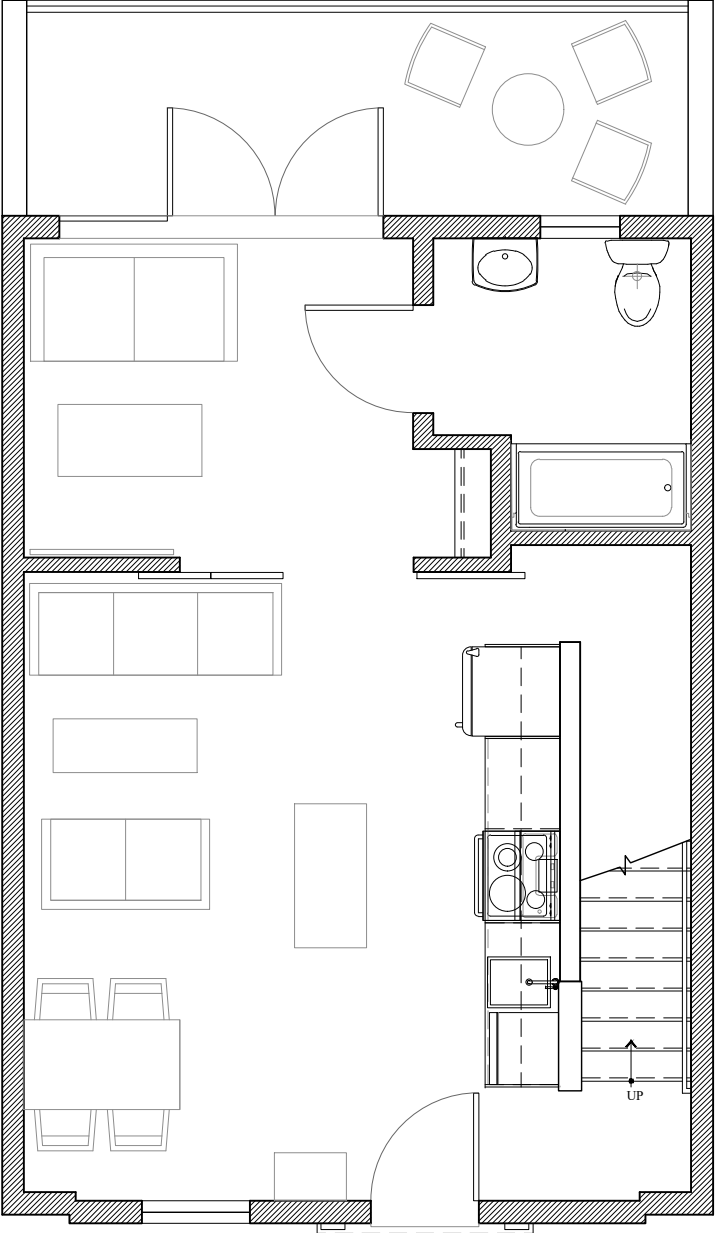

3 Bed/2 Bath Townhouse - 1,070 sq ft

Courtyard Level - Unit 208

First Floor - 539 sq ft
Balcony - 110 sq ft