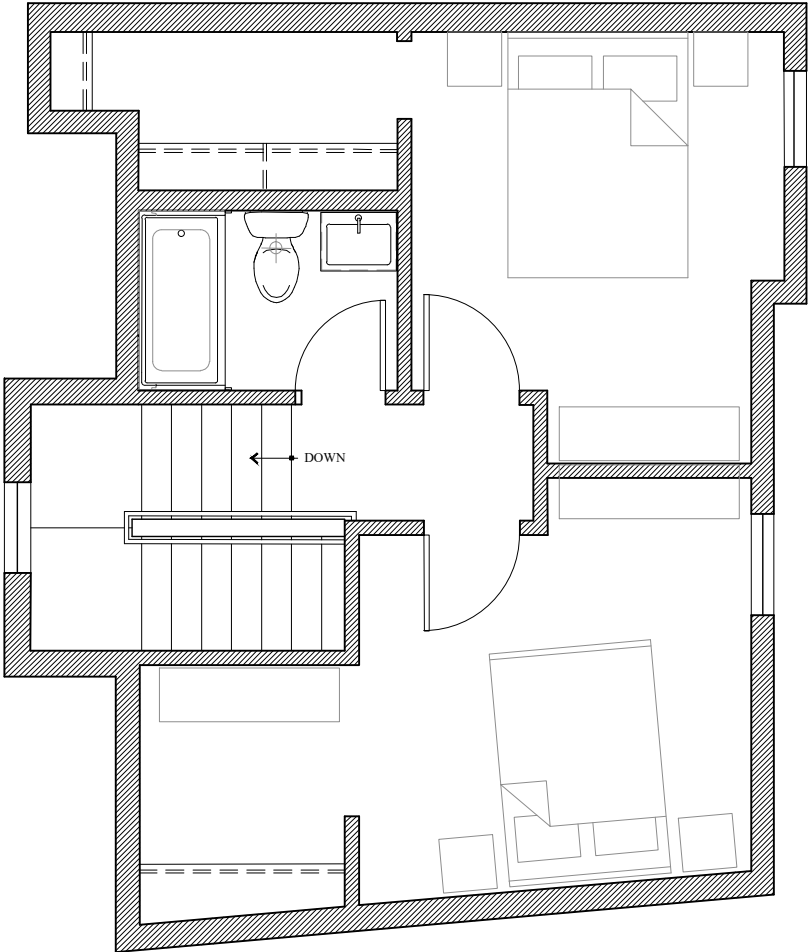

Second Floor - 439 sq ft