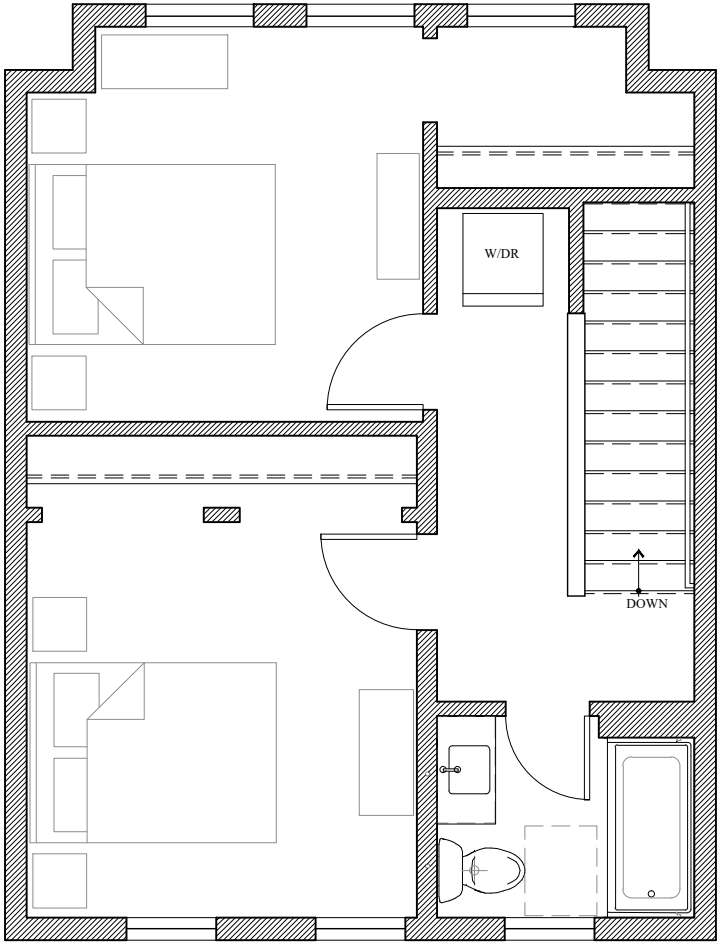

Second Floor - 492 sq ft