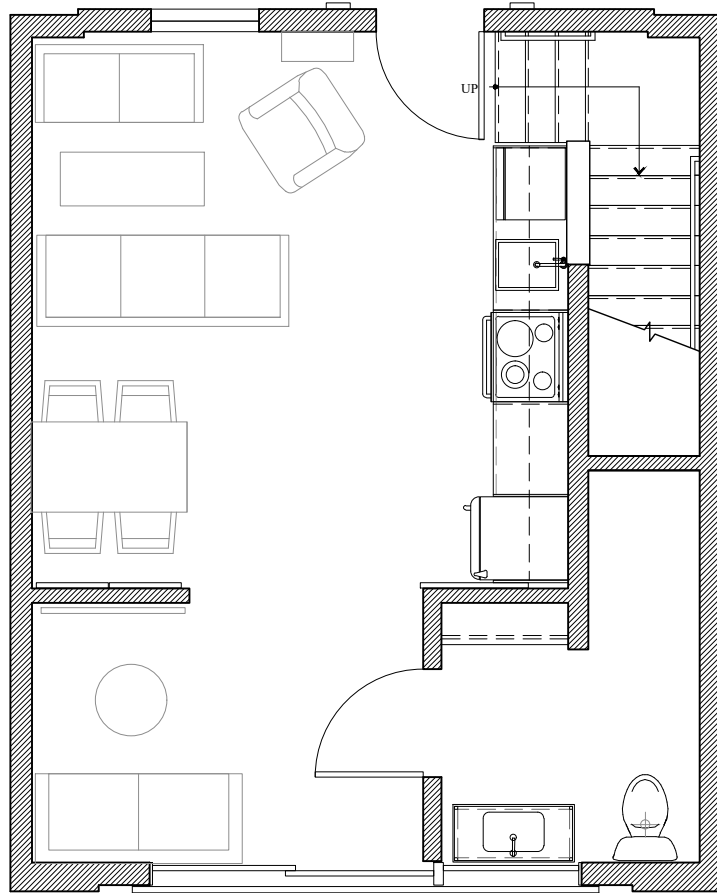

3 Bed/1 1/2 Bath Townhouse - 961 sq ft

Gallery Level - Unit 402

First Floor - 469 sq ft