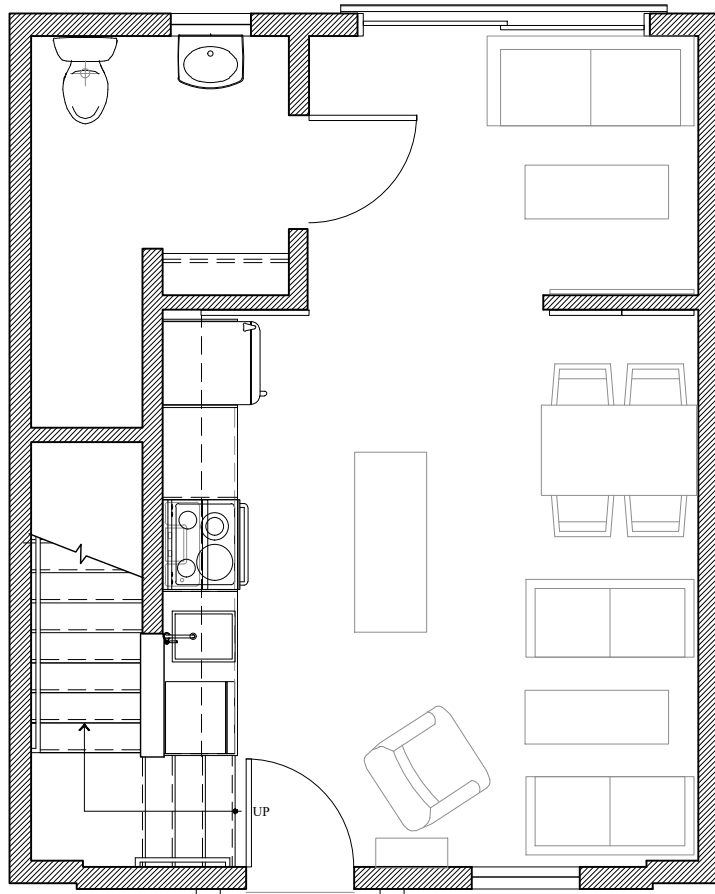

3 Bed/1 1/2 Bath Townhouse - 961 sq ft

Gallery Level - Unit 409

First Floor - 465 sq ft