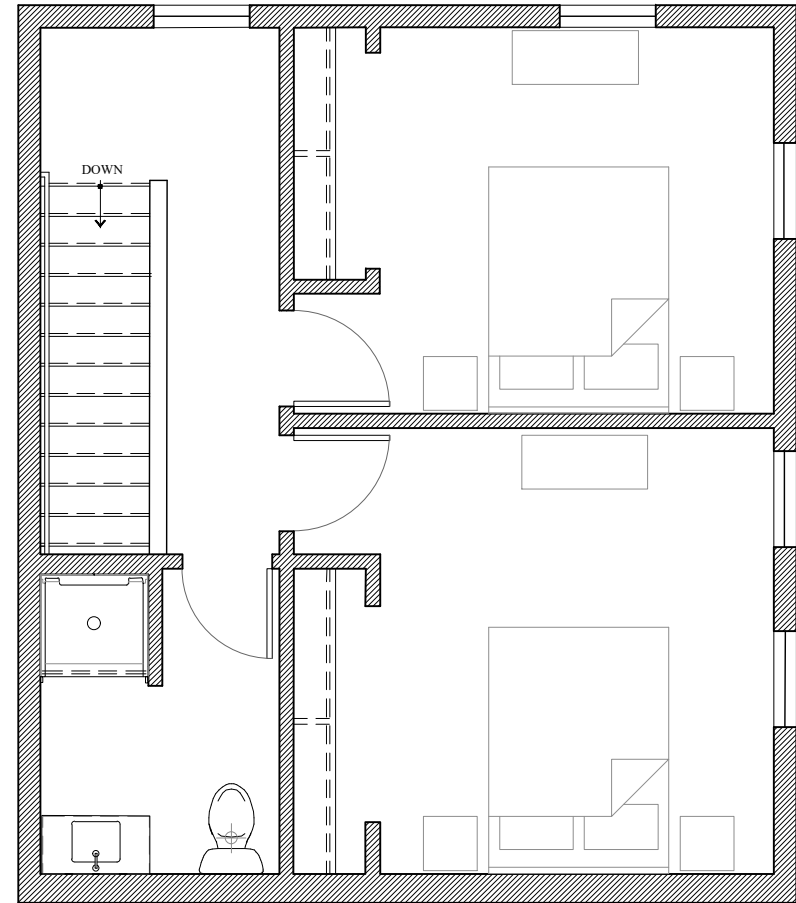

Second Floor - 523 sq ft