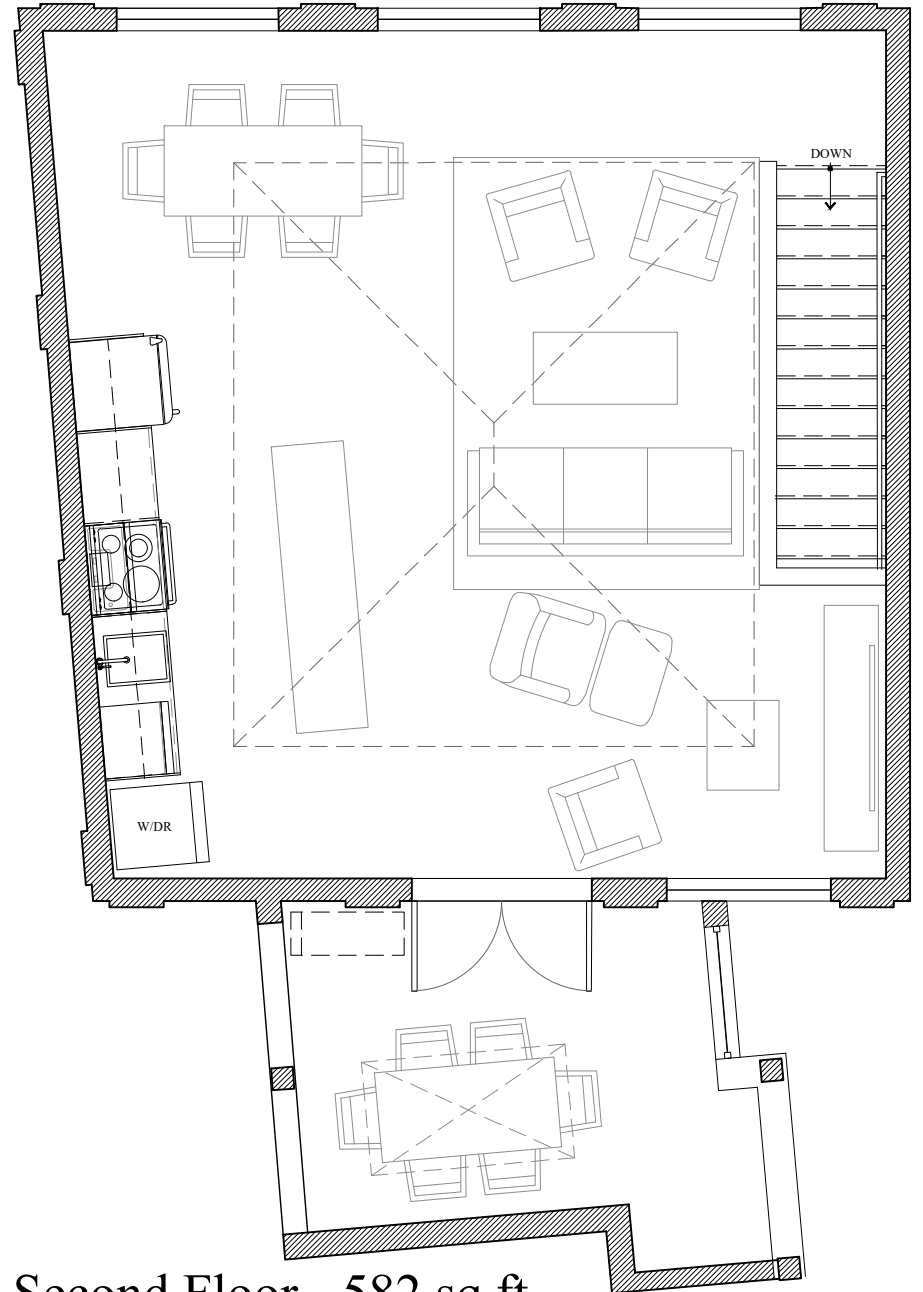

Second Floor - 582 sq ft
Deck - 138 sq ft