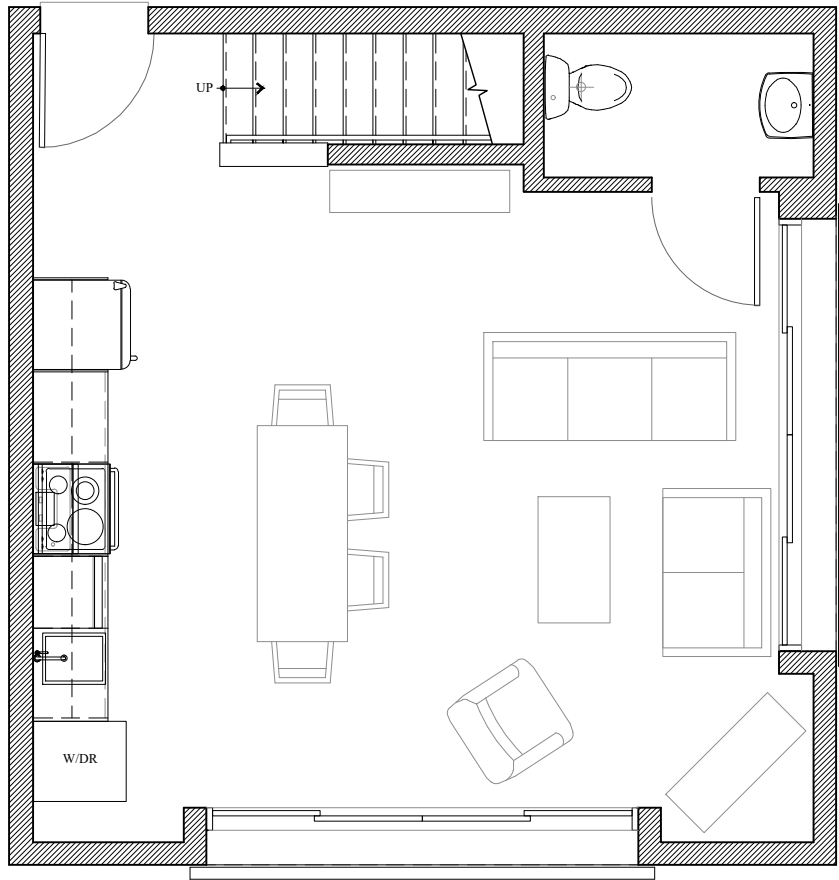

# 3 Bed/3 Bath Townhouse - 1,115 sq ft

Courtyard Level - Unit 204

First Floor - 539 sq ft

Second Floor - 576 sq ft

# 2 Bed/ 1½ Bath Townhouse - 1,064 sq ft

Courtyard Level - Unit 205

First Floor - 532 sq ft

Second Floor - 532 sq ft