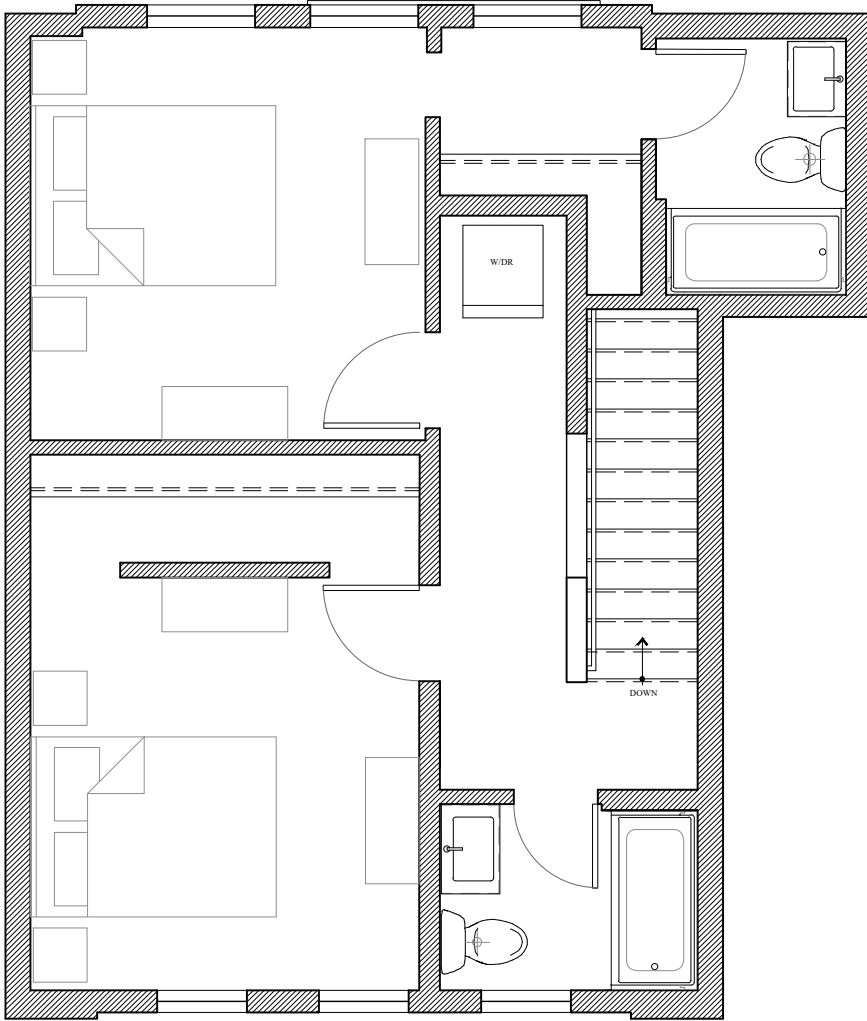

Second Floor - 576 sq ft